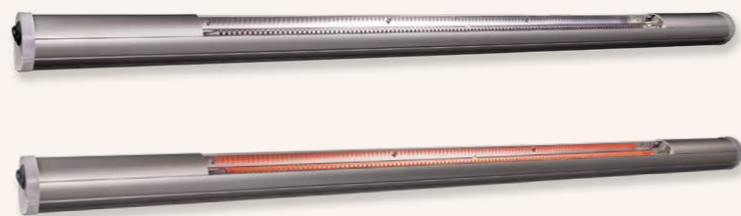

# HEAT4ALL ICONIC HEAT TUBE CARBON

Direct heat withing seconds

The Heat4All ICONIC Heat Tube Carbon impresses with its simple, elegant design and provides you with direct, cozy heat within seconds. The Heat4All ICONIC Heat Tube Carbon is especially suited for heating small areas such as seating areas in winter gardens or on balconies.